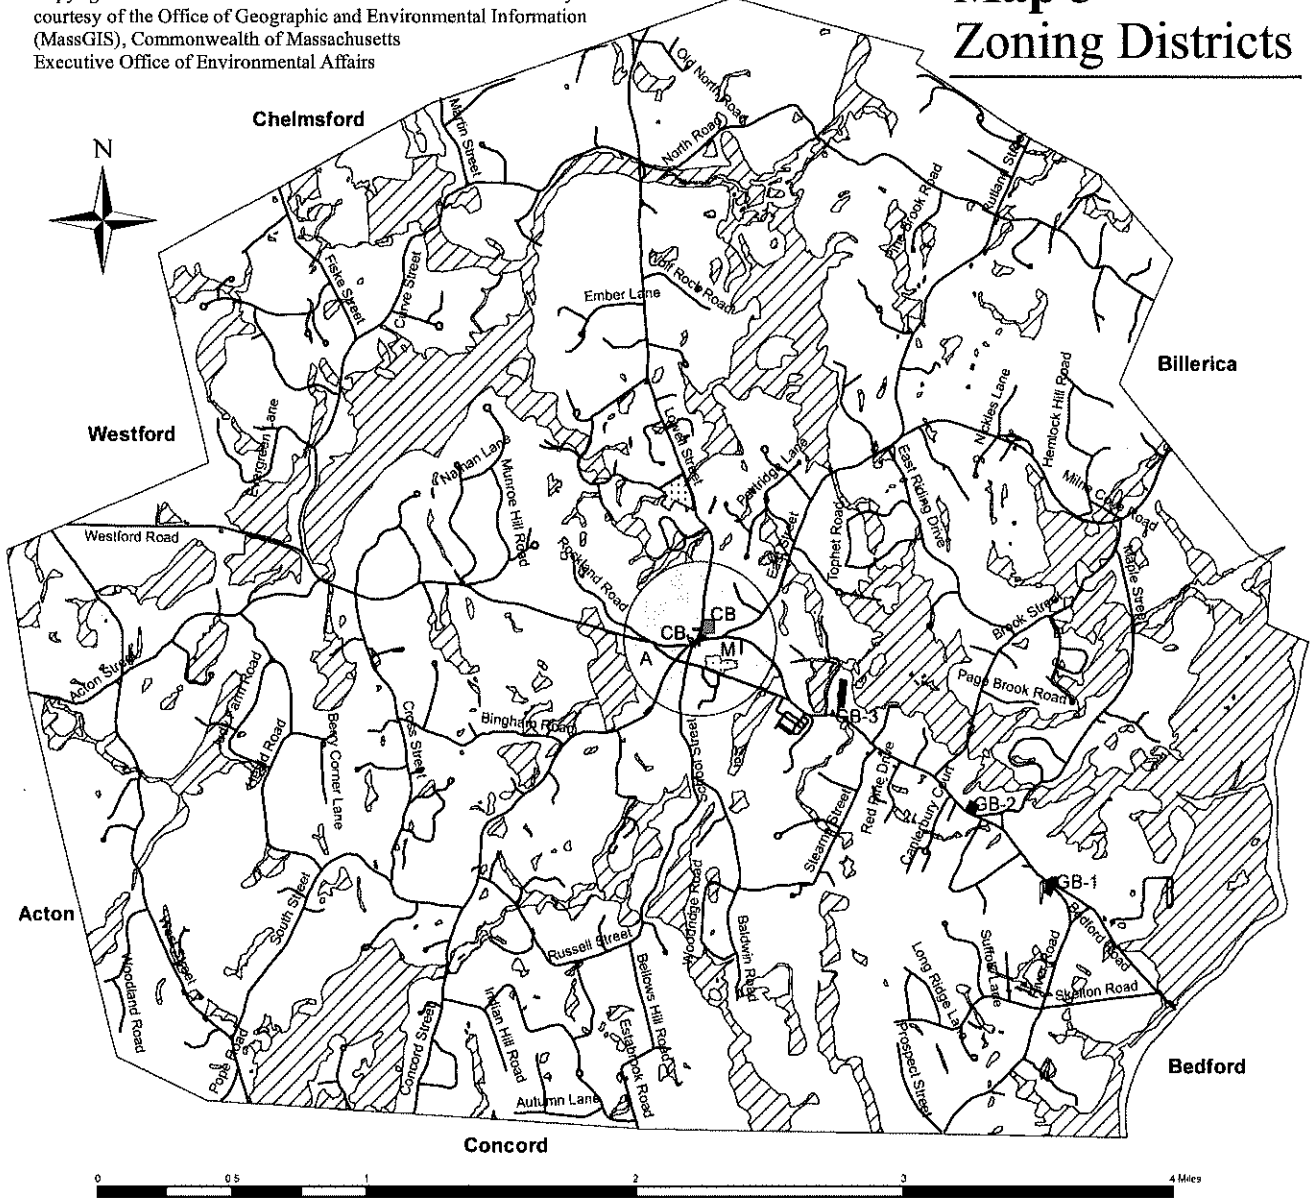

# Map 3 Zoning Districts

### Legend

- Roads
- Zoning Districts**
- General Residence District A
- General Residence District B
- ▨ Residence District M
- ▩ Center Business District
- General Business District
- ▧ Wetland Flood Hazard (Overlay District)
- ▩ Solar Photovoltaic Facility Overlay District

**Detail of General Residence District A**  
 General Residence District A is the area within a circle with a radius of 1500 feet from the Soldiers Monument in the Center of Town, excluding the Center Business District and Residence District M.